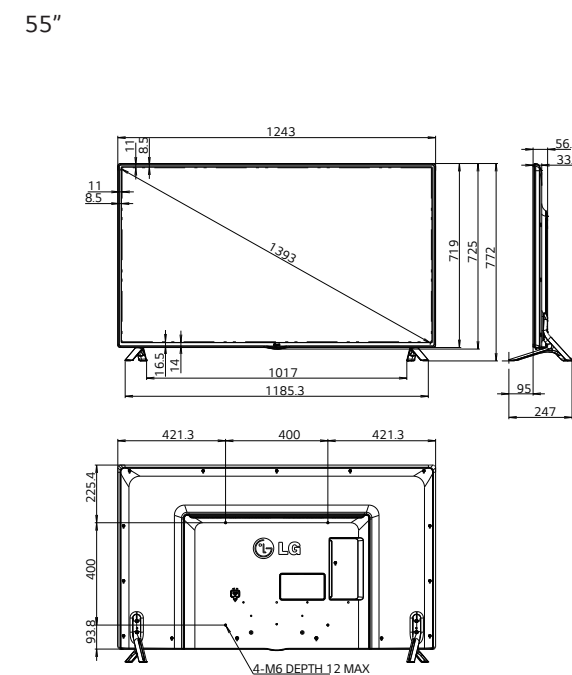

DIMENSION (unit : mm)

HOW TO USE SUPERSIGN TV

Option 1. as a stand-alone use

Option 2. Networked TVs

INTERFACE