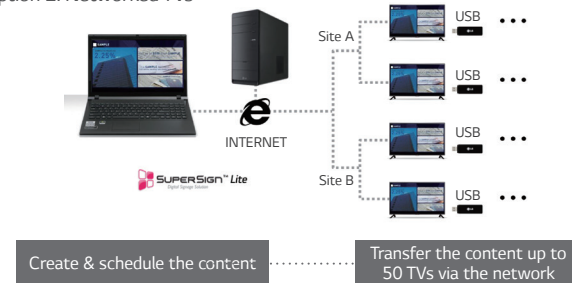

SIMPLE CONNECTIVITY

Needs only a power, LAN connection and a USB to operate.

FREE SUPERSIGN LITE

- 32 pre-installed templates for multiple verticals
- Schedule your messages to show on which TVs, and when they show
- Remotely control maximum 50 TVs over the network

DIMENSION (unit : mm)

HOW TO USE SUPERSIGN TV

Option 1. as a stand-alone use

Option 2. Networked TVs

INTERFACE