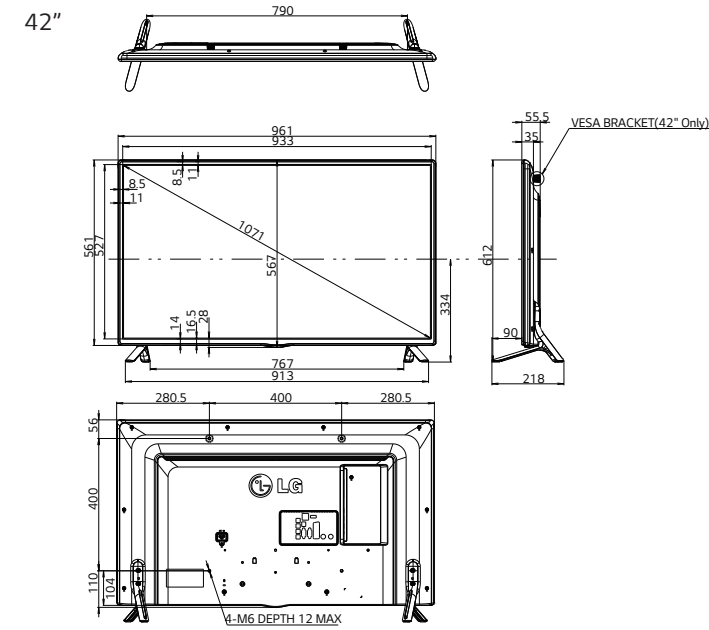

DIMENSION (unit : mm)

HOW TO USE SUPERSIGN TV

Option 1. as a stand-alone use

Option 2. Networked TVs

INTERFACE