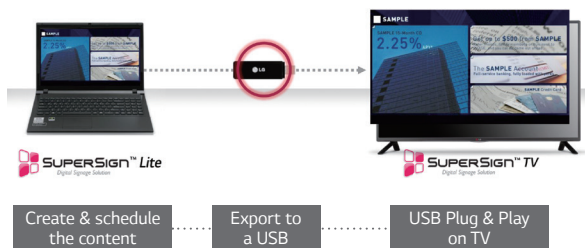

HOW TO USE SUPERSIGN TV

Option 1. as a stand-alone use